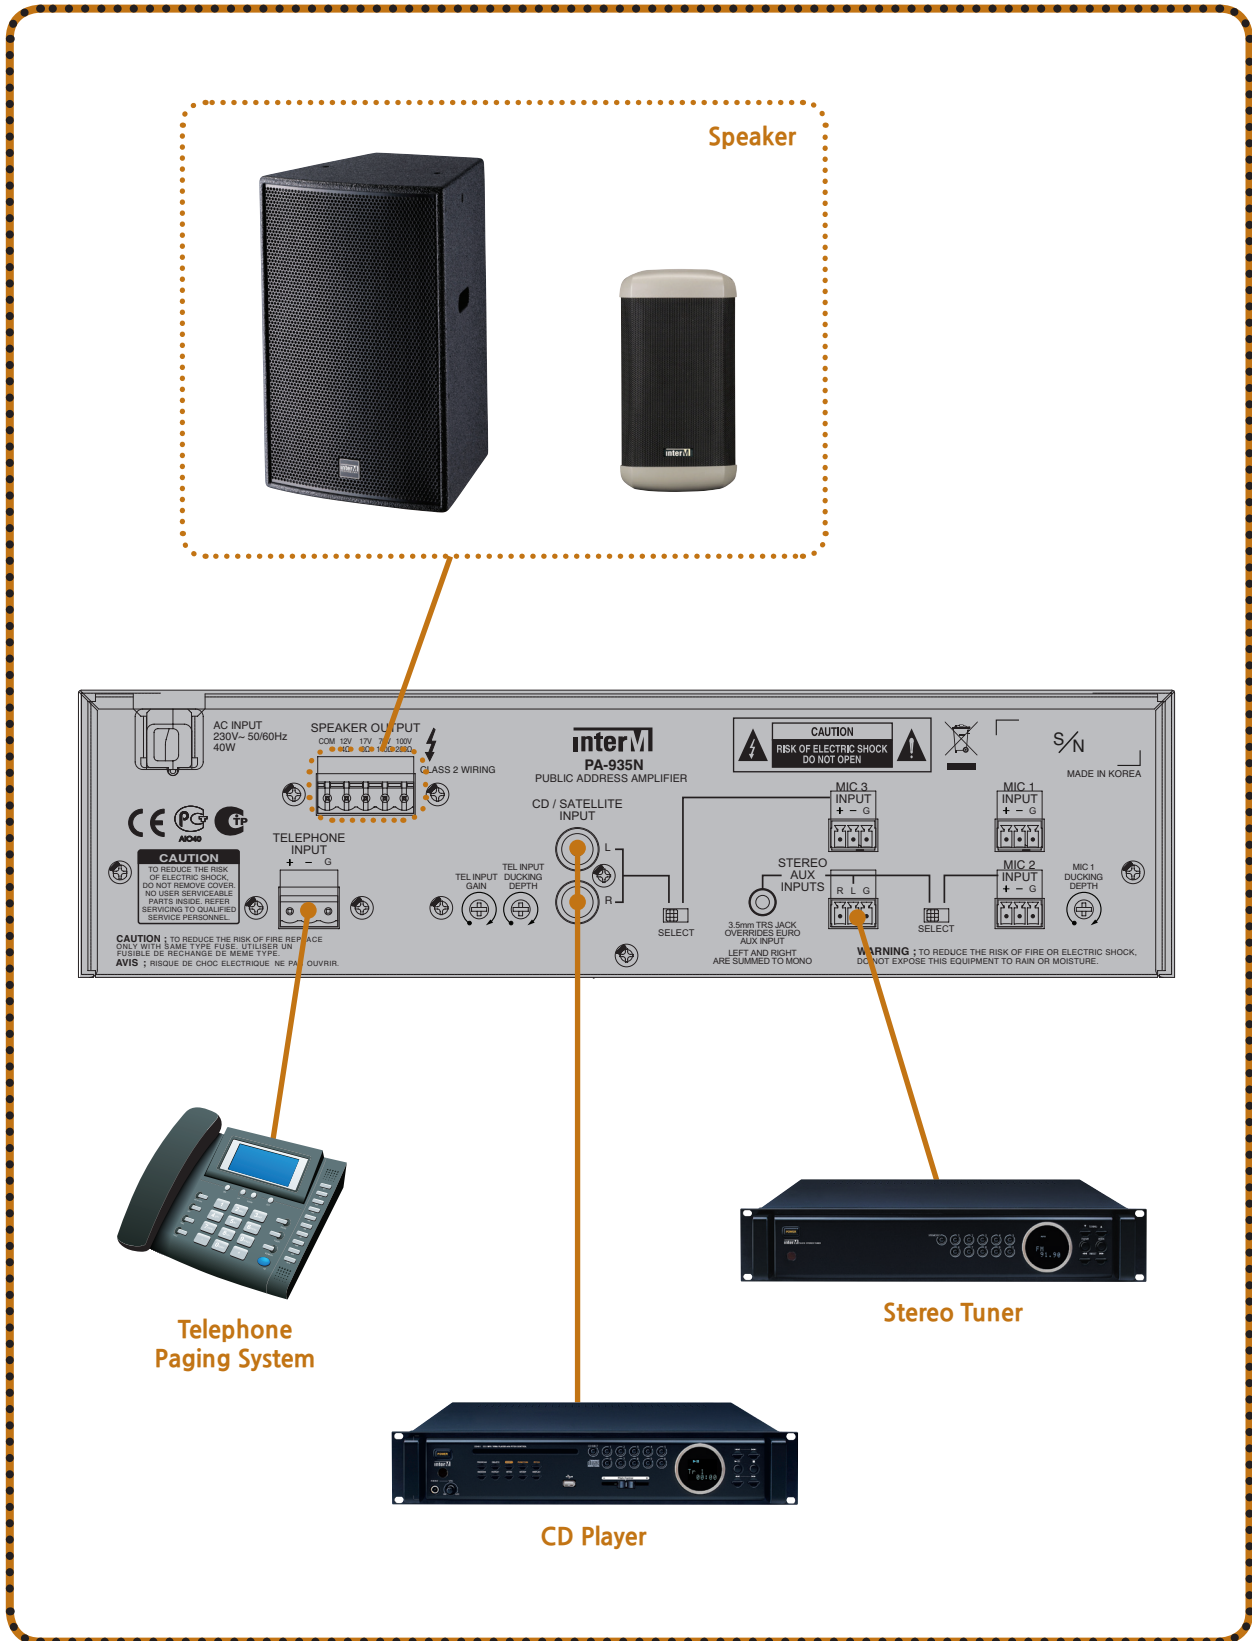

*PA-935N Application

Inter-M Corporation (IMK)

653-5 Banghak-Dong, Dobong-Ku, Seoul, Korea

Overseas Sales Team

Tel : +82-2-2289-8141~7 / Fax : +82-2-2289-8149 / E-mail : overseas@inter-m.com

♣Specifications and design subject to change without notice.

www.inter-m.com

2012. 02