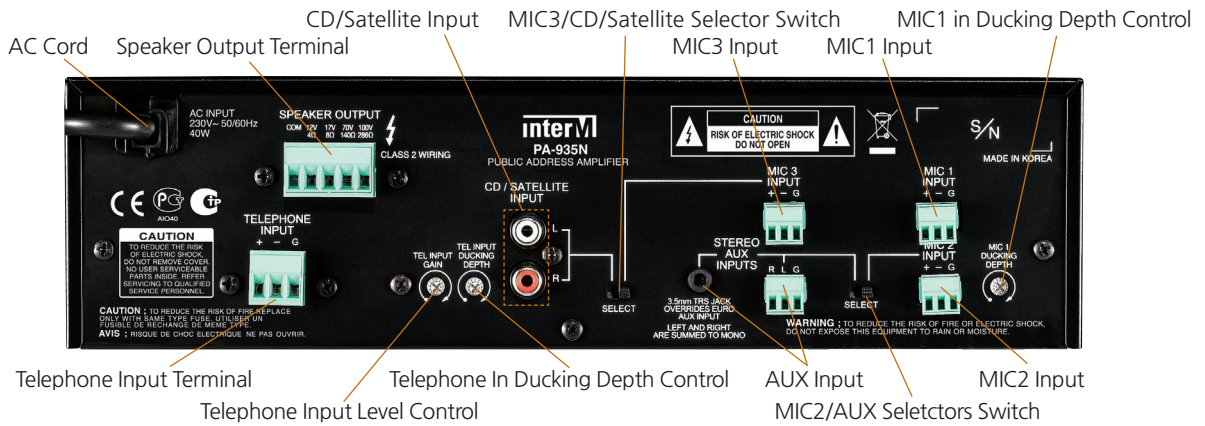

Front Panel

Rear Panel

Dimension